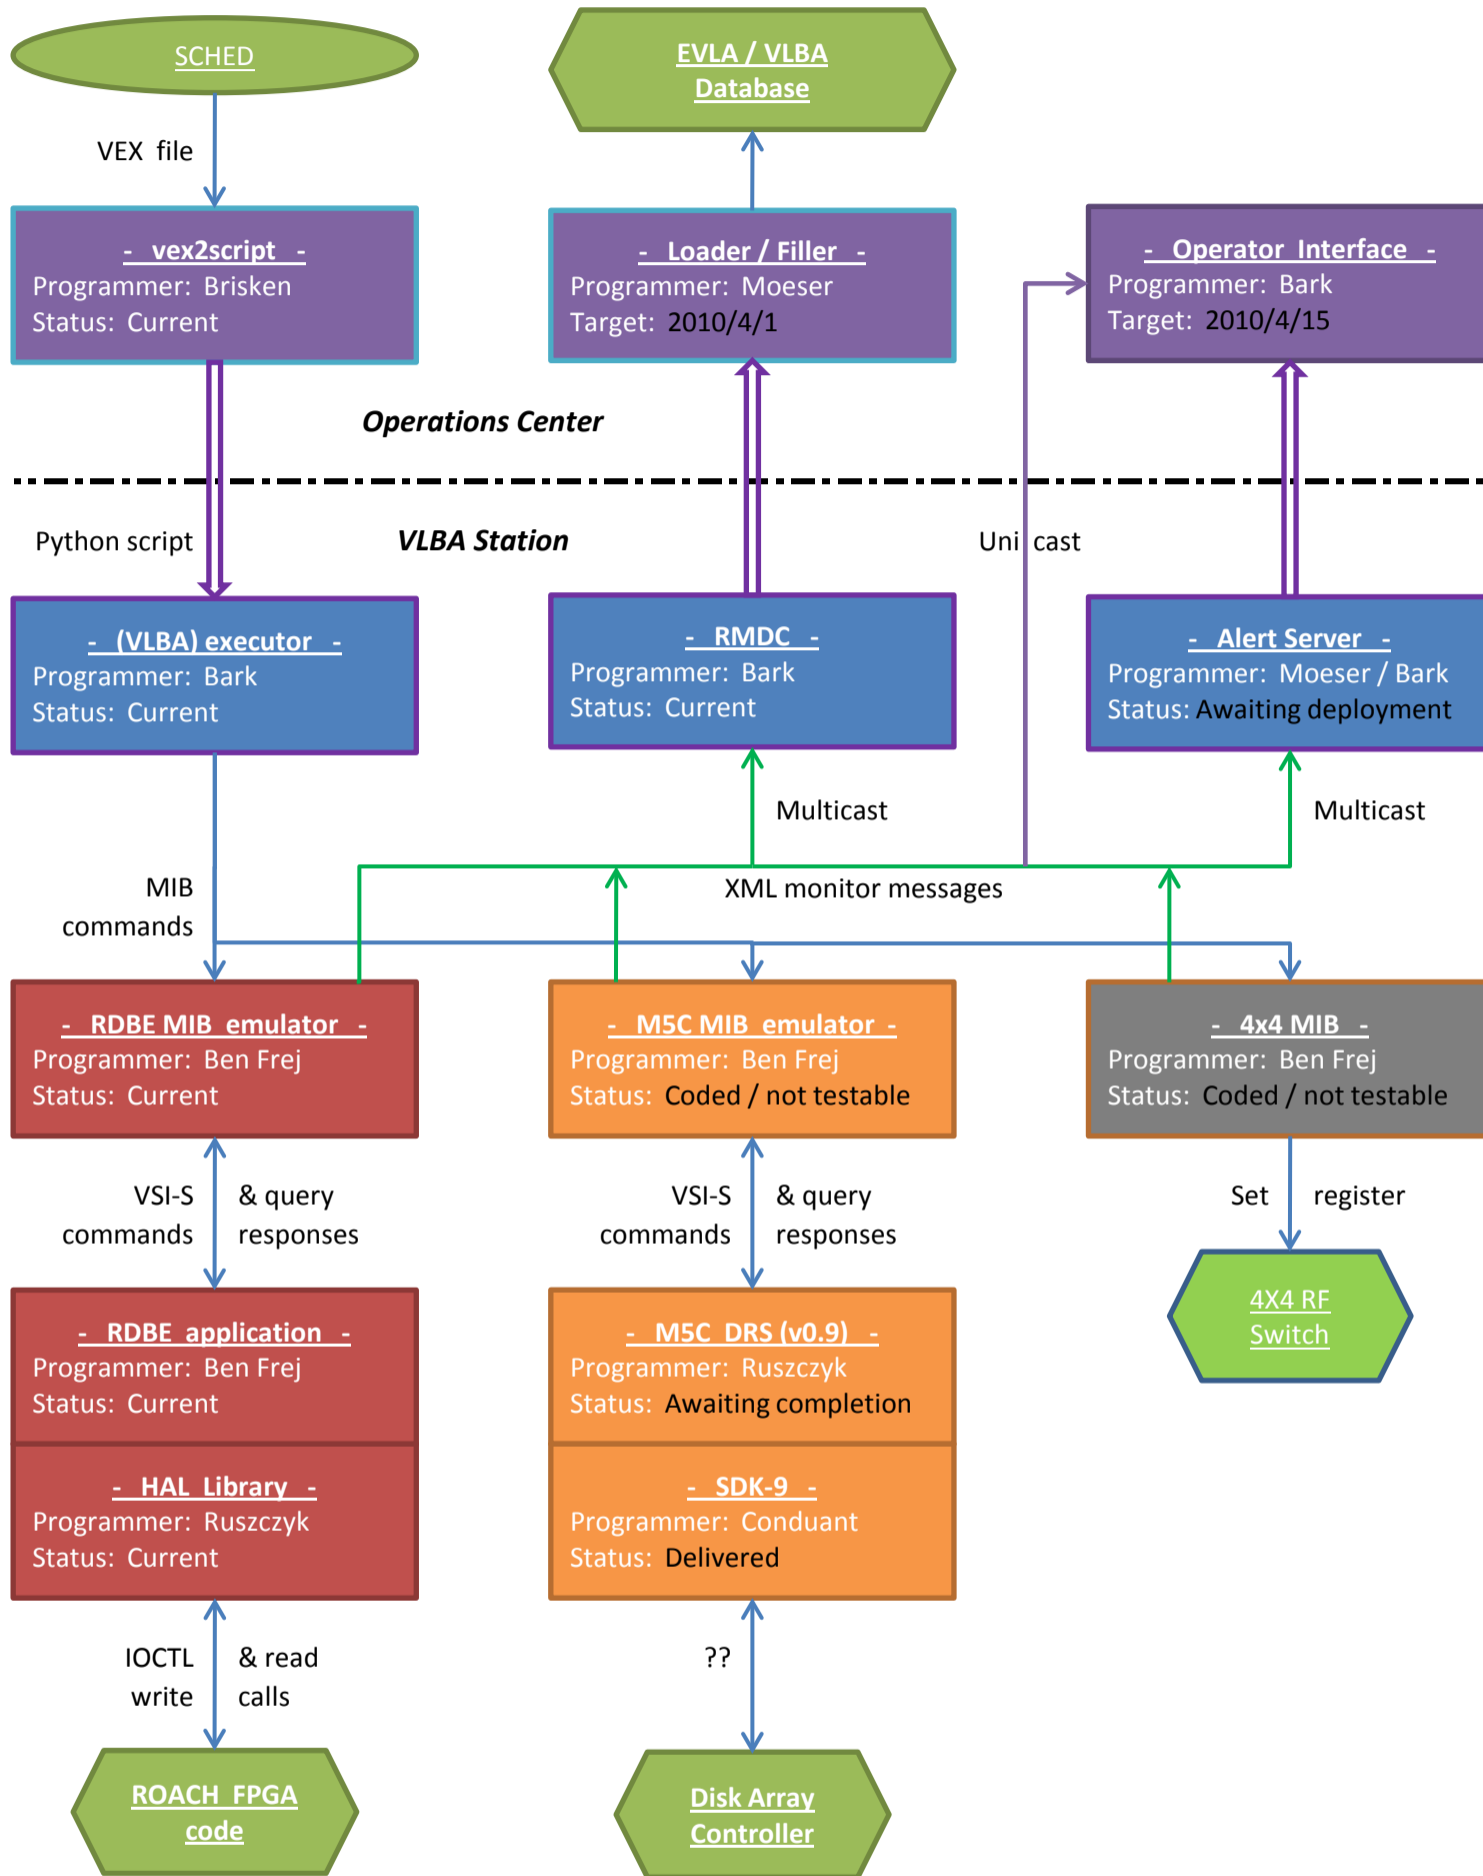

VLBA Sensitivity Upgrade

Station Control Software Elements

Host processor color codes