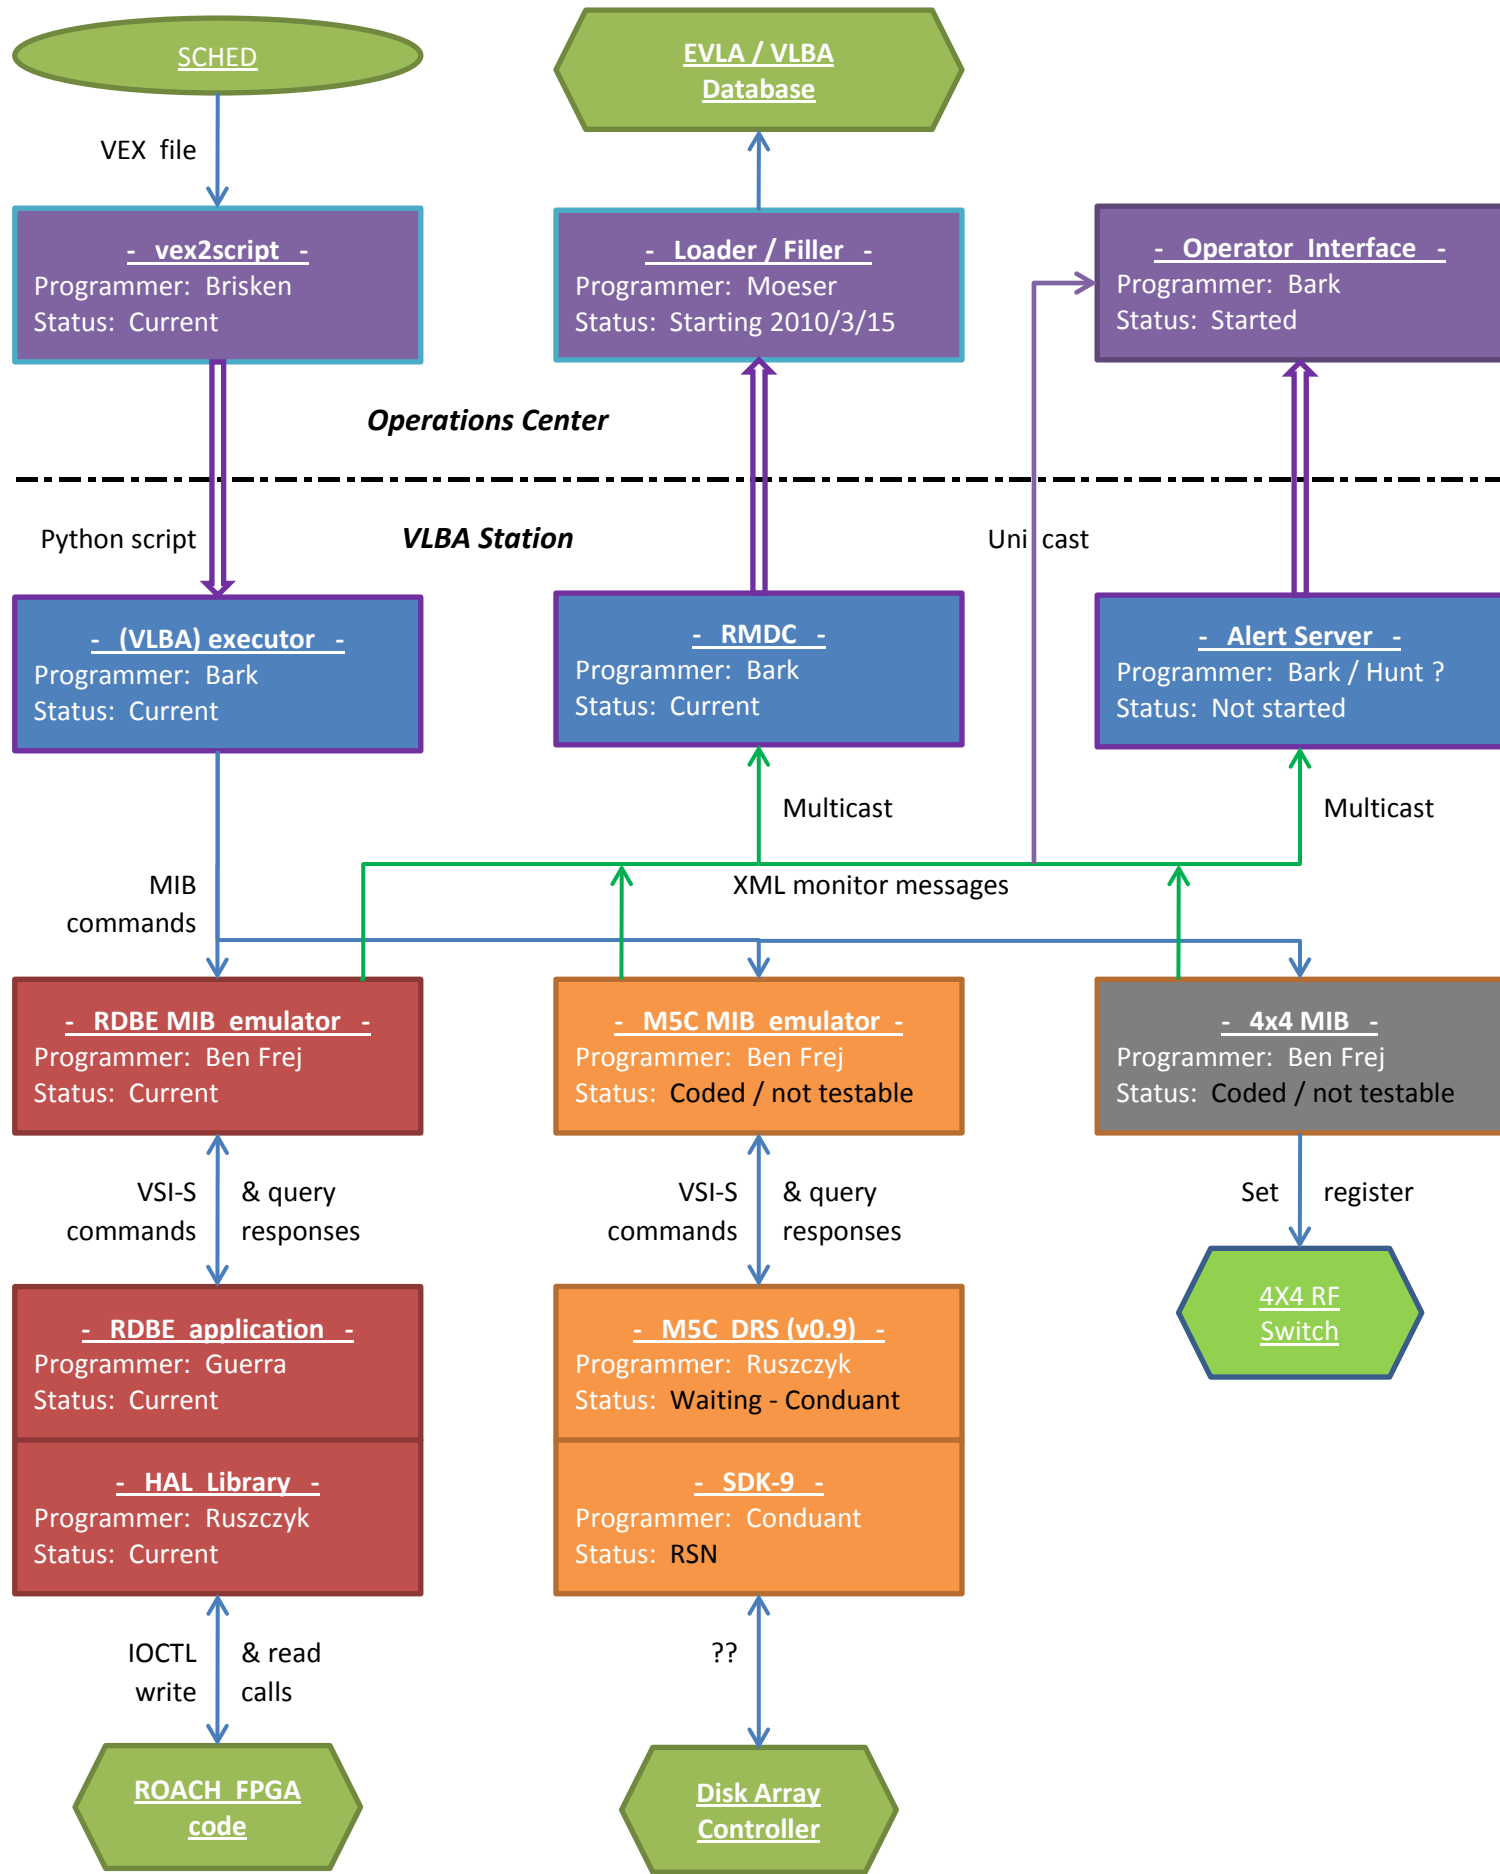

# VLBA Sensitivity Upgrade

## Station Control Software Elements

### Host processor color codes

RDBE PowerPC \*

M5C motherboard

Station control processor

**RDBE Notes:**  
 [1] PowerPC loads via NFS from station control processor.  
 [2] Status refers only to PFB personality currently nearing completion.

jdr - 2010/2/9

Wide-area network

AOC operations computer

4X4 RF switch MIB