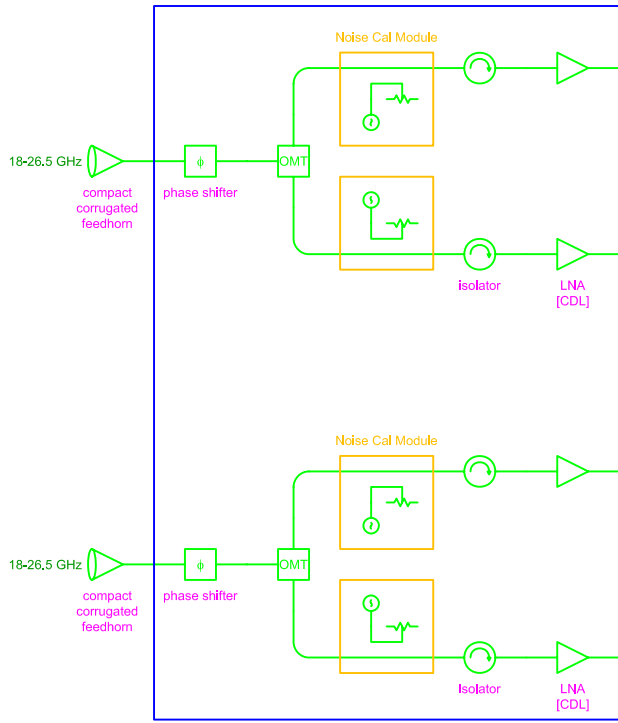

Dewar (15K)

Integrated Downconverter Module (Type 1)

Integrated Downconverter Module (Type 2)

Dewar Interface

IDM Interface