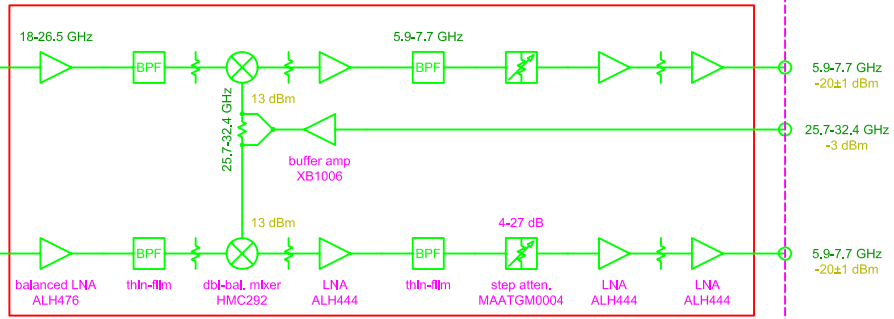

Dewar (15K)

Integrated Downconverter Module (Type 1)

Integrated Downconverter Module (Type 2)

Dewar Interface

IDM Interface