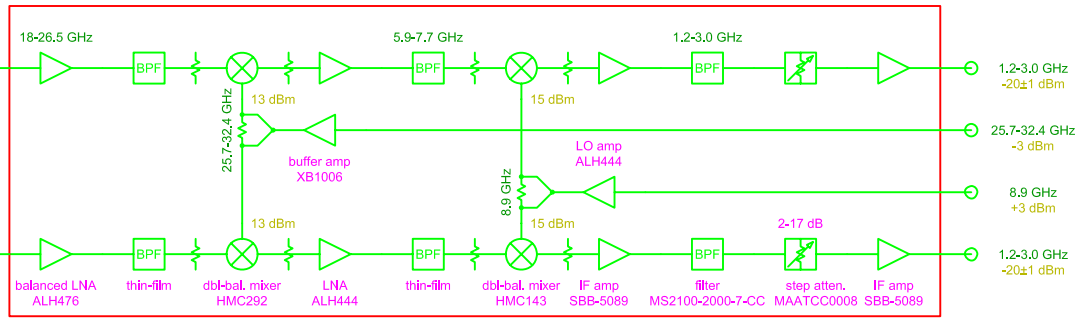

Dewar (15K)

Integrated Downconverter Module (Type 1)

Integrated Downconverter Module (Type 2)

Dewar Interface

IDM Interface