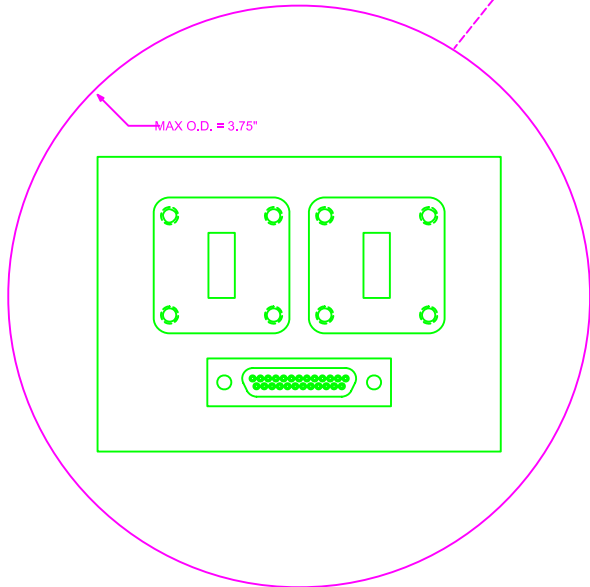

Dewar (15K)

Integrated Downconverter Module (Type 1)

Integrated Downconverter Module (Type 2)

Dewar Interface

IDM Interface