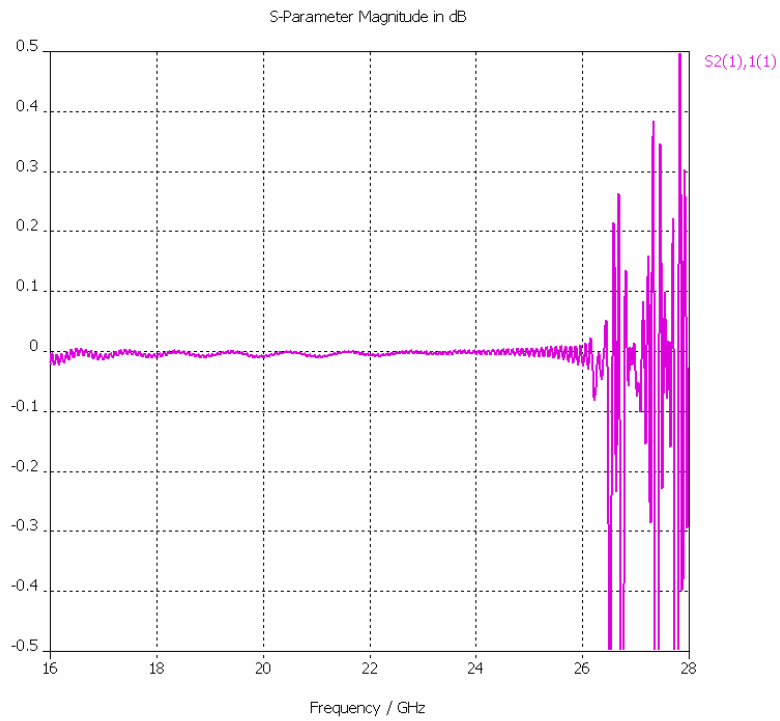

K01a.mod

K01a.mod

K01a; K-band phase shifter; 38 pitches