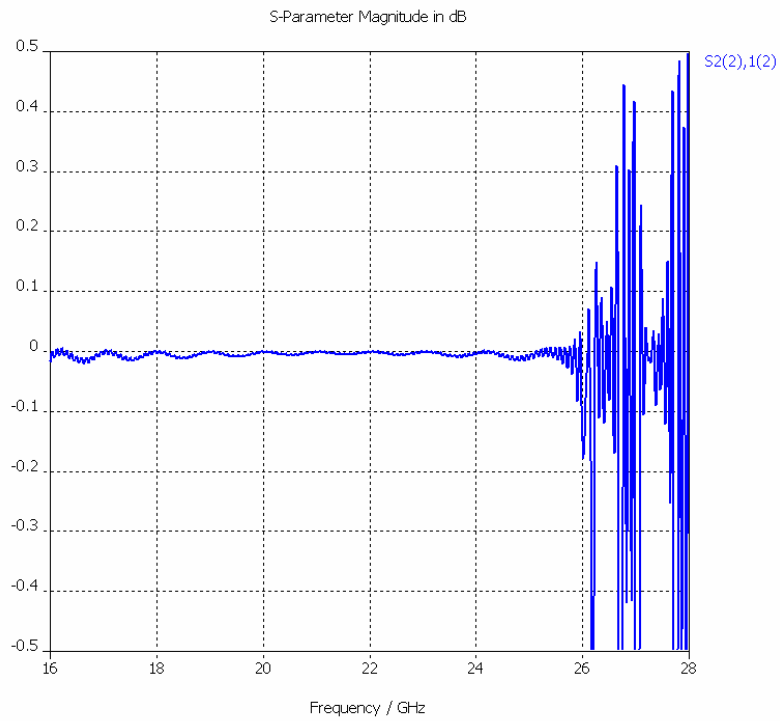

K01a.mod

K01a.mod

K01a; K-band phase shifter; 38 pitches