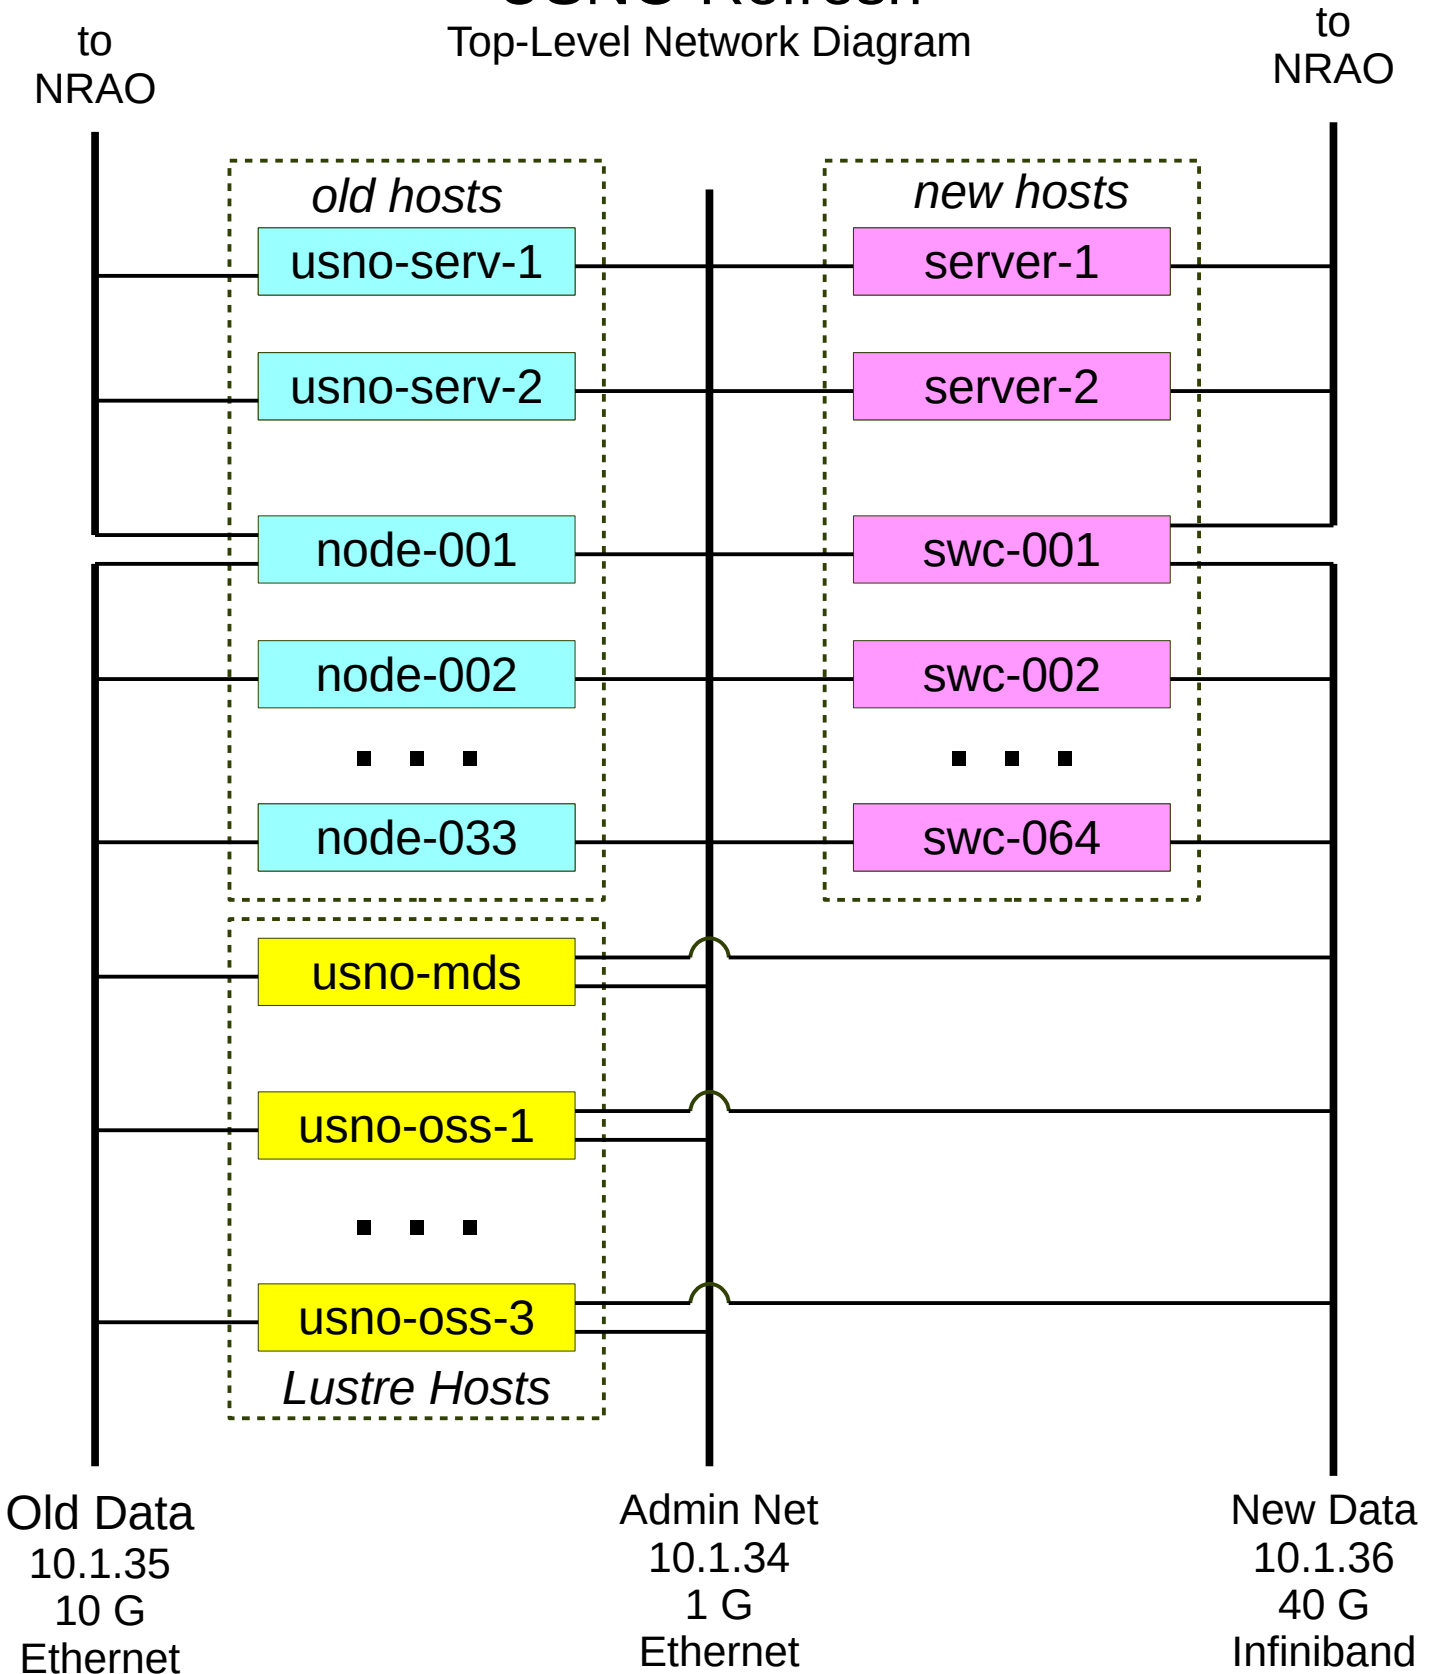

USNO Refresh

Top-Level Network Diagram

Not shown: switches, PDUs, KVMs, Envmon, USNO SAN and USNO ACAS host