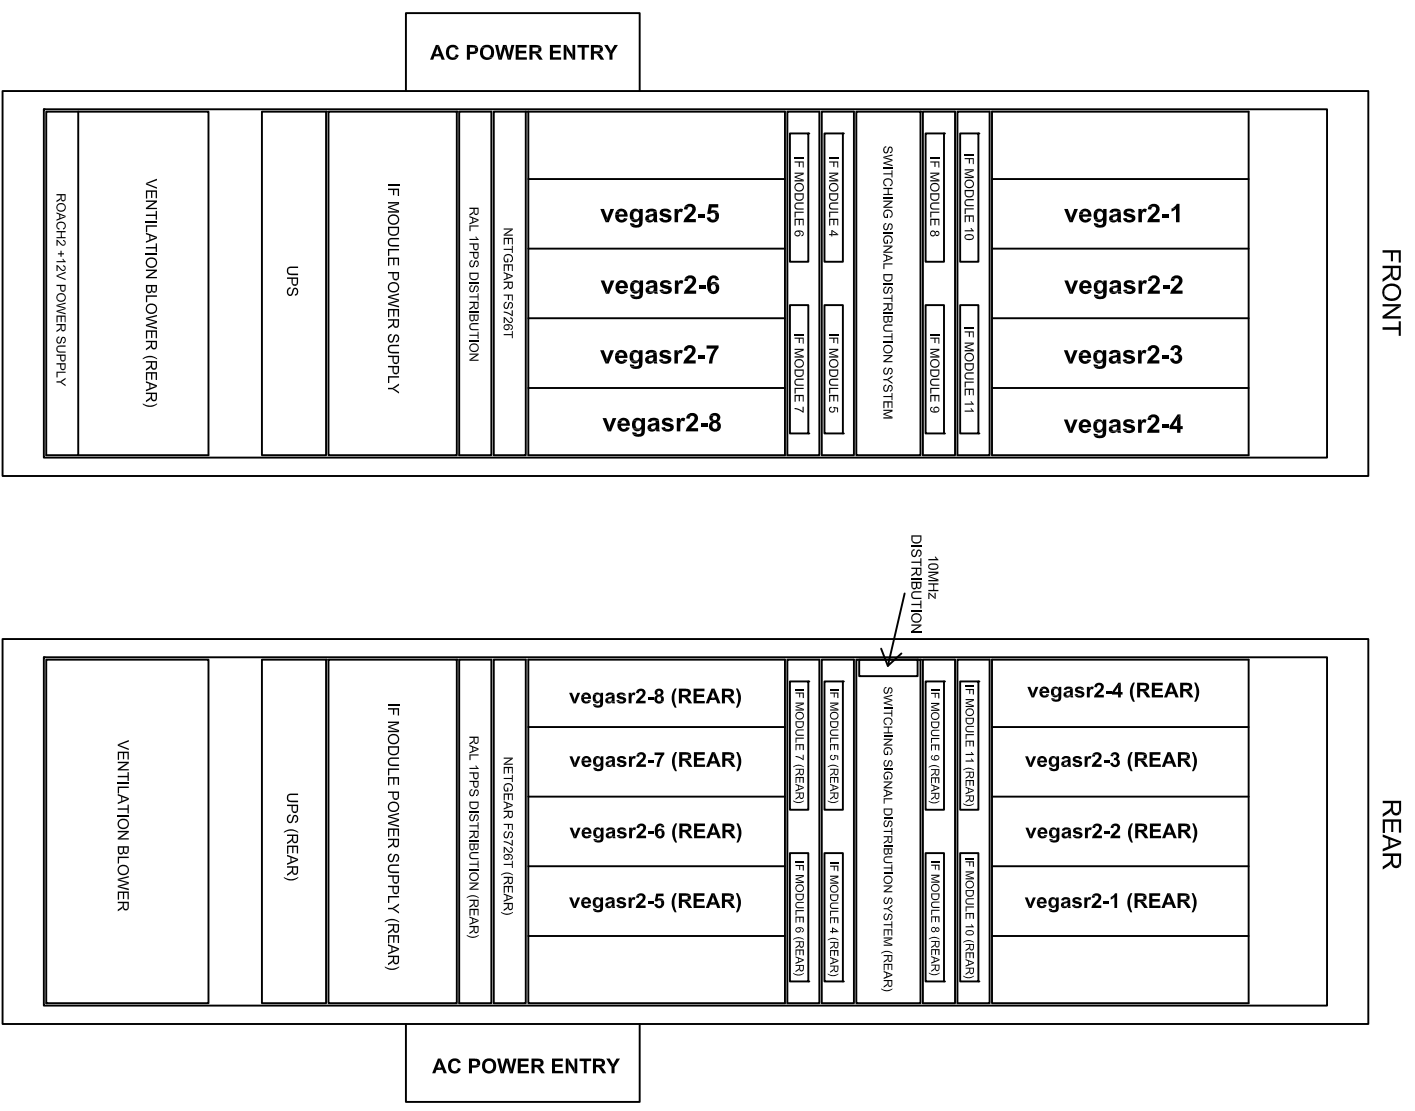

VEGAS SHIELDED RACK

NATIONAL RADIO ASTRONOMY OBSERVATORY		P.O. BOX 2, GREEN BANK, WEST VIRGINIA, 24944	
PROJECT/TITLE		VEGAS SHIELDED RACK LAYOUT	
DESIGNED	MANY	DRAWN	JMR
SCALE		MATERIAL	FINISH
FILE	ARCHIVE\35215\K004	SHEET	1 OF 1
		REVISION	-
TOLERANCES UNLESS OTHERWISE SPECIFIED		DRAWING NO. B35215K004	
ANGULAR	±0°30'	DATE	12/07/11
FRACTIONAL	±1/64	3 PLACE DECIMAL ±.005	
DIMENSIONS ARE IN INCHES			