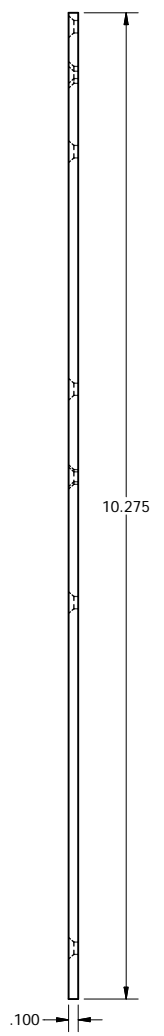

Ø.129 THRU
 ✓ Ø.225 X 82.0°
 18 PLACES

NOTES:

1. MATERIAL: ALUMINUM
2. DEBURR AND BREAK SHARP EDGES
3. FINISH: YELLOW CHROMATE CONVERSION ALL OVER

NATIONAL RADIO ASTRONOMY OBSERVATORY P.O. BOX 2 - GREEN BANK, WEST VIRGINIA - 24944				TOLERANCES UNLESS OTHERWISE SPECIFIED ANGULAR ± 0°30' FRACTIONAL ± 1/64 2 PLACE DECIMAL ± .01 3 PLACE DECIMAL ± .005 DIMENSIONS ARE IN INCHES	
PROJECT/TITLE iBOB AND iADC MOUNTING PLATE					
DESIGNED	DRAWN	CHECKED	DATE		
-	JMR		09/02/10		
SCALE	MATERIAL	FINISH	DRAWING NO.		
1:1	ALUMINUM	CHROMATE	B45420M001		
FILE	SHEET	OF	REVISION		
\\ARCHIVE\45420\M001	1	1	B		