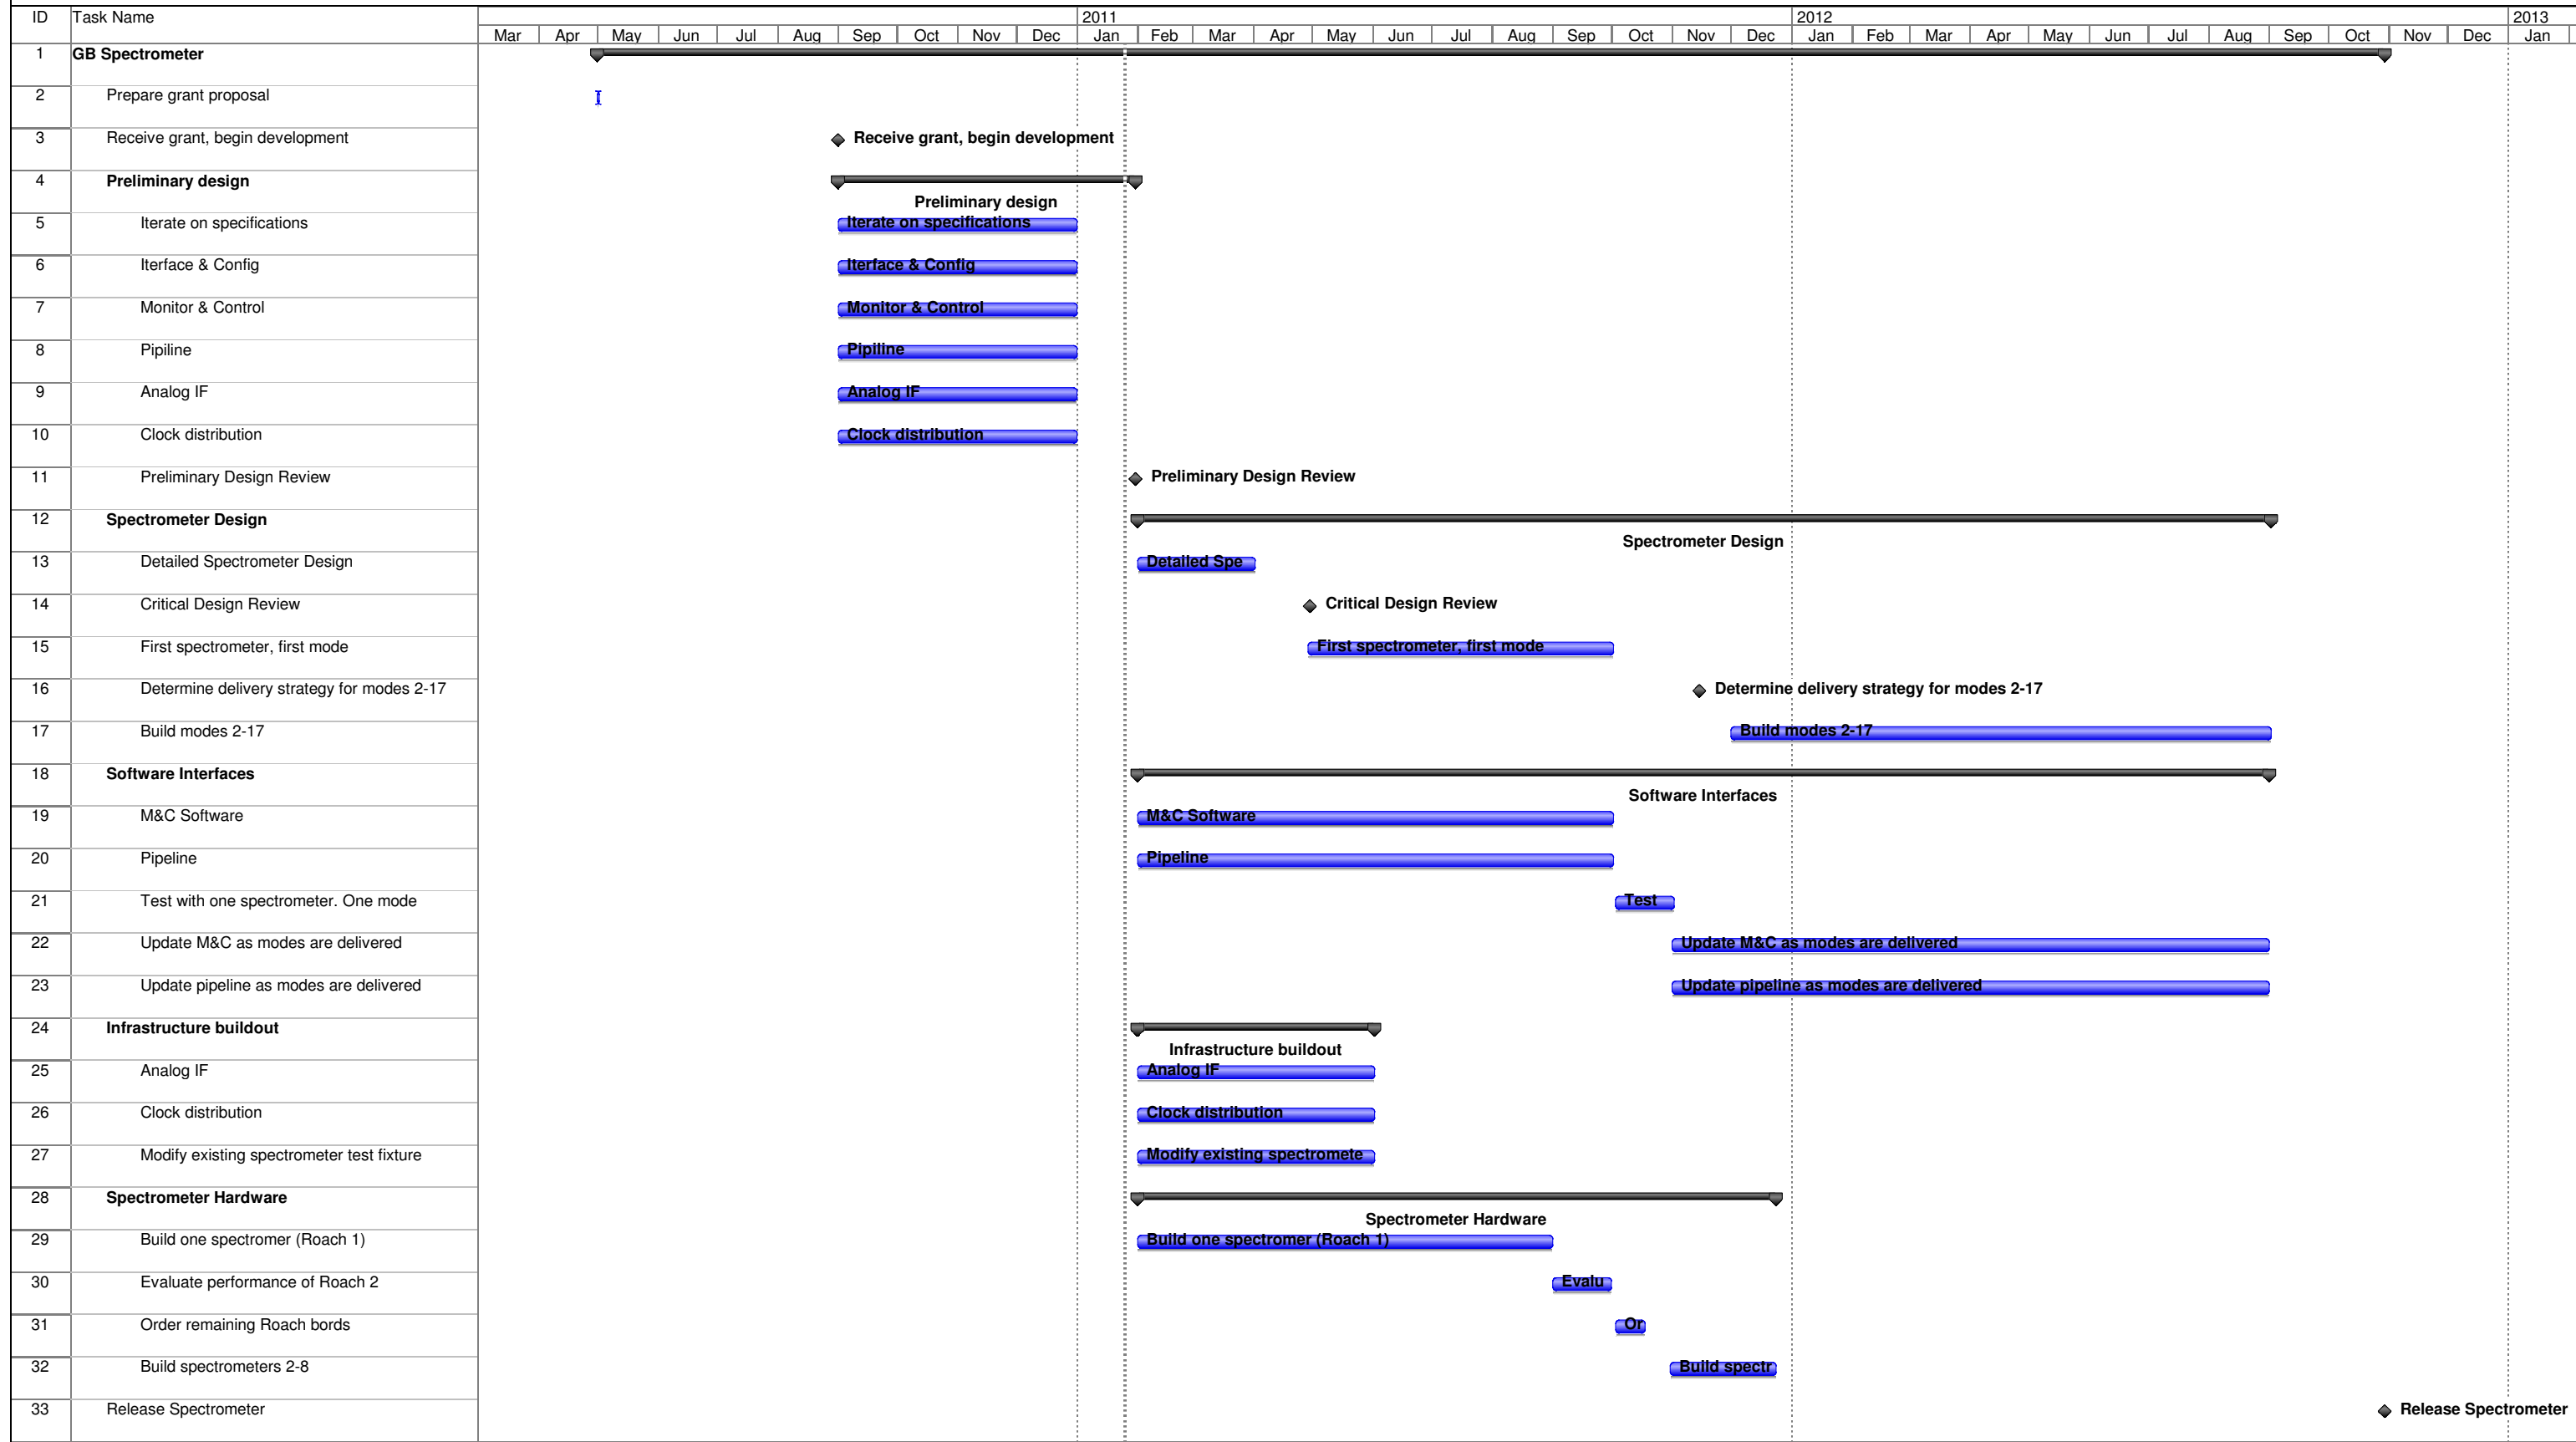

Spectrometer Program Plan

Project: Project Schedule
Date: Tue 1/25/11

Task		Progress		Summary		External Tasks		Deadline	
Split		Milestone		Project Summary		External Milestone			