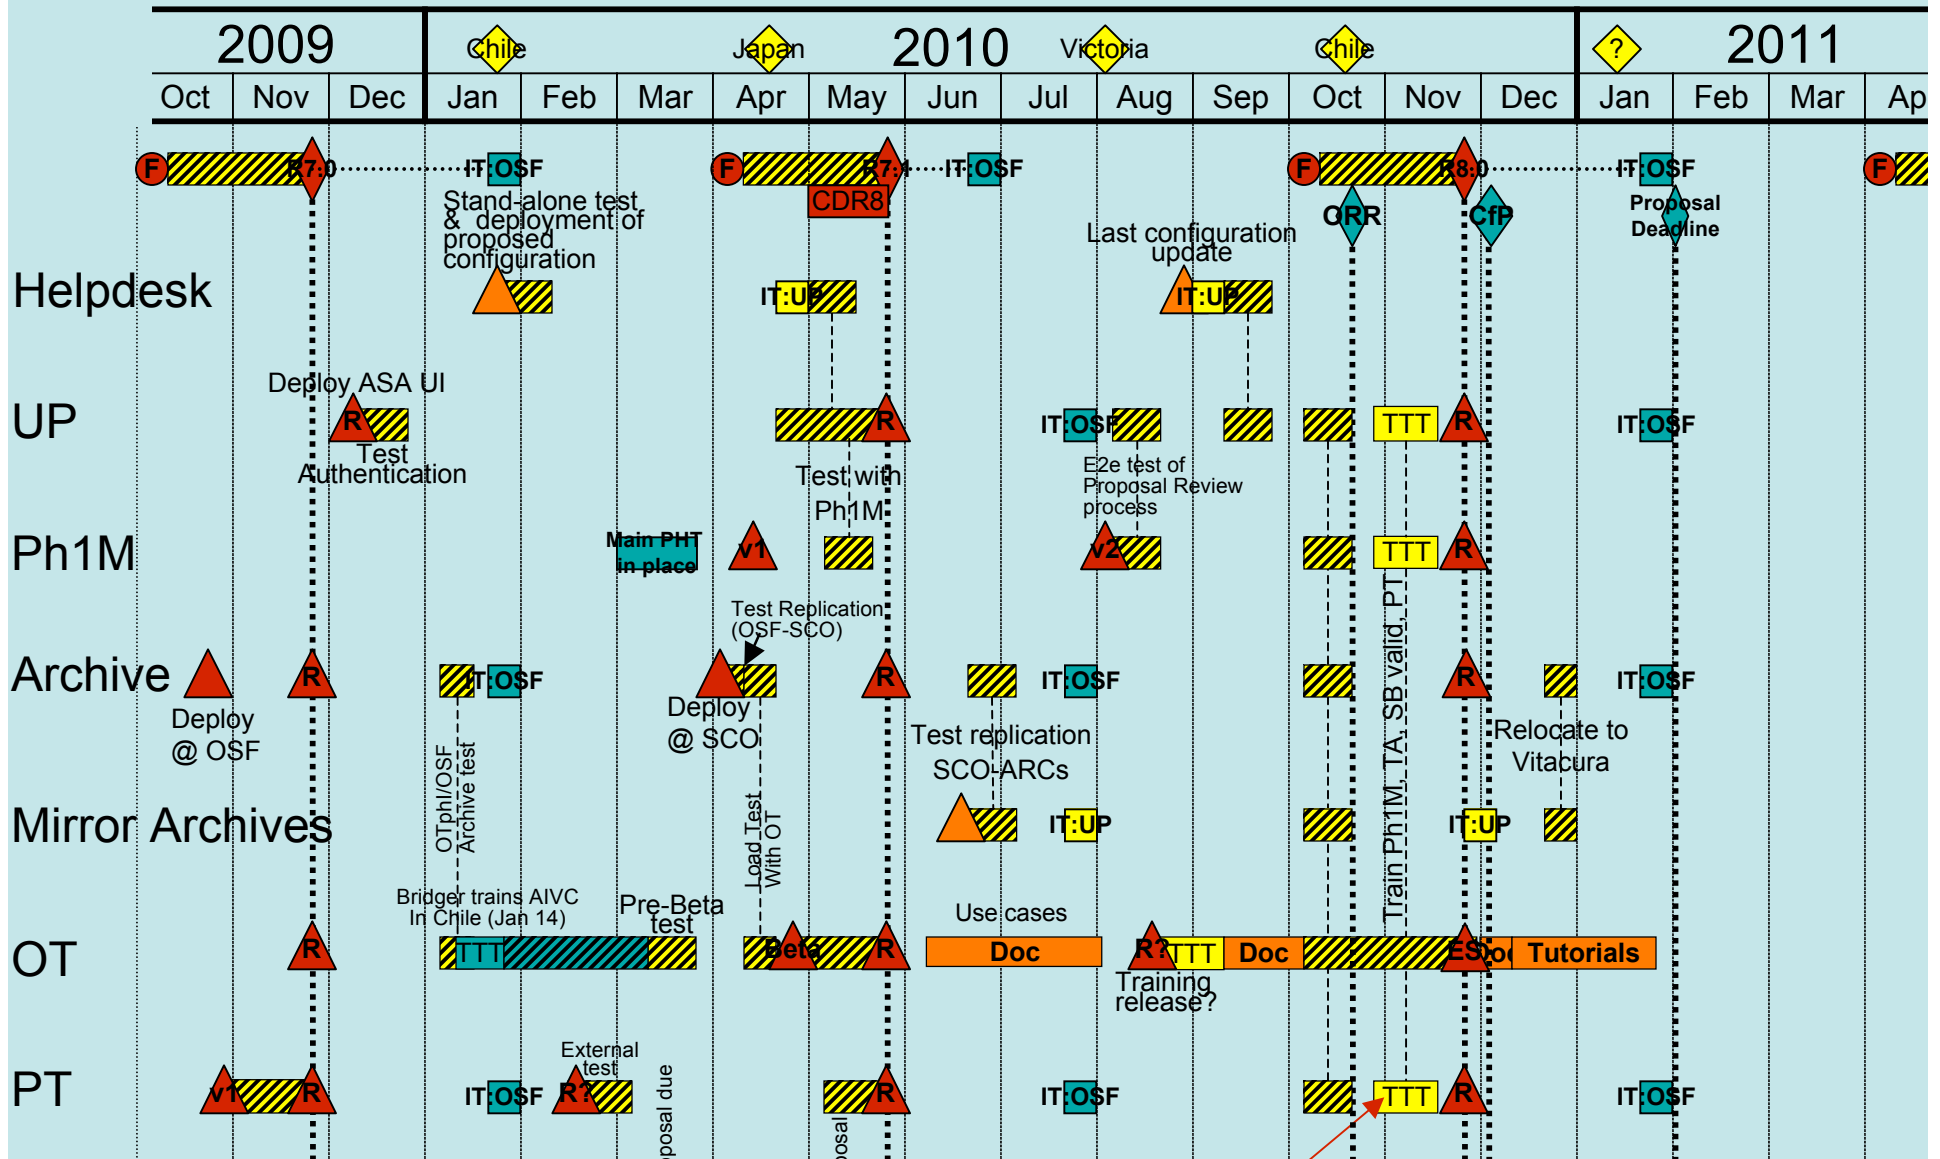

# Software Subsystem Delivery Schedule

# Software Subsystem Delivery Schedule: Suggested

Should these take place before ORR?

Doc  
"Observing with ALMA", "Proposing with ALMA"

# Software Subsystem Delivery Schedule: Suggested