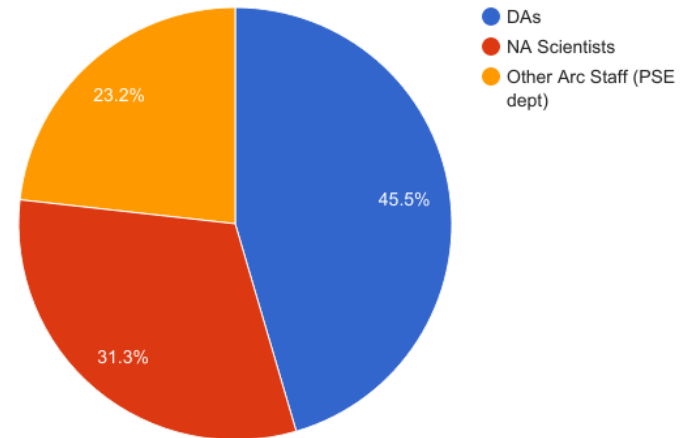

# User Support

NRAO has two Helpdesks:ALMA Helpdesk

During the Proposal Call

Jan - May 2017 NA ALMA HD

Total Tickets, all NA Depts + PSE March 20- April 20, 2017

PSE = Proposal Submission Emergency