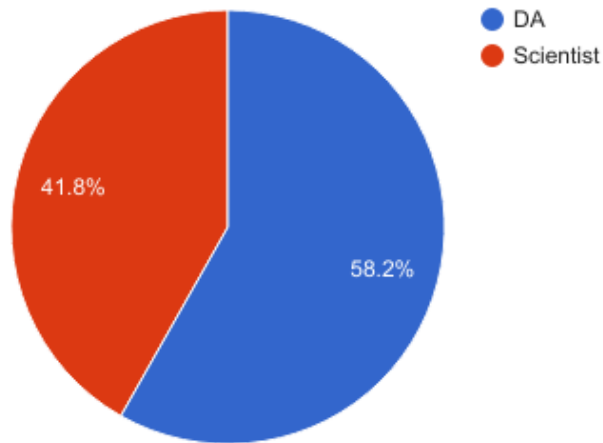

# User Support

NRAO has two Helpdesks:ALMA Helpdesk

During the Proposal Call

Jan - May 2017 NA ALMA HD

Total Tickets, all NA Depts + PSE March 20- April 20, 2017

PSE = Proposal Submission Emergency