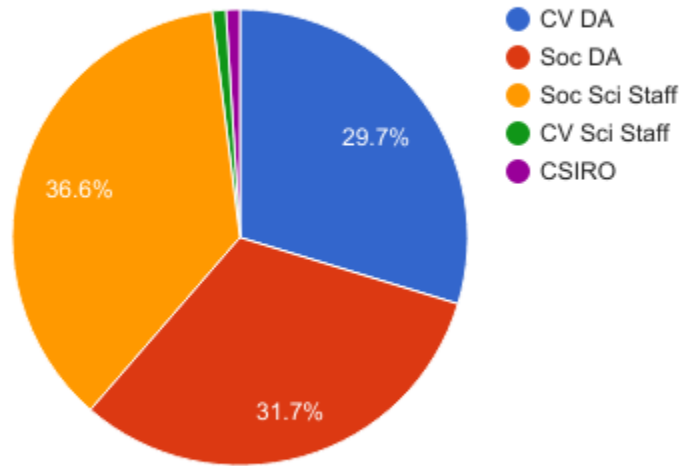

User Support

NRAO has two Helpdesks: NRAO Helpdesk

Jan - May 2017 NRAO CASA Dept