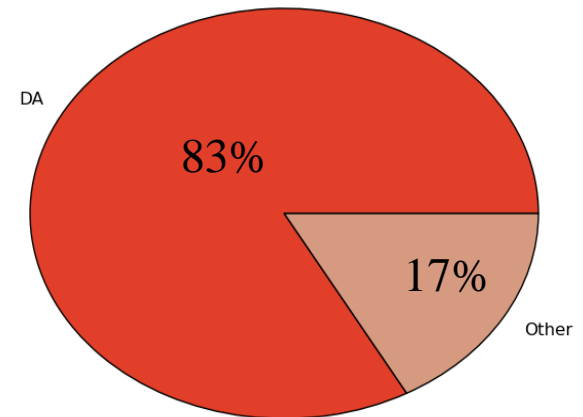

# Data Processing

NAASC is responsible for processing all NA data products.

As of May 11, 2017, we have delivered:

Cycle 3 – 830 SBs

Cycle 4 – 466 SBs